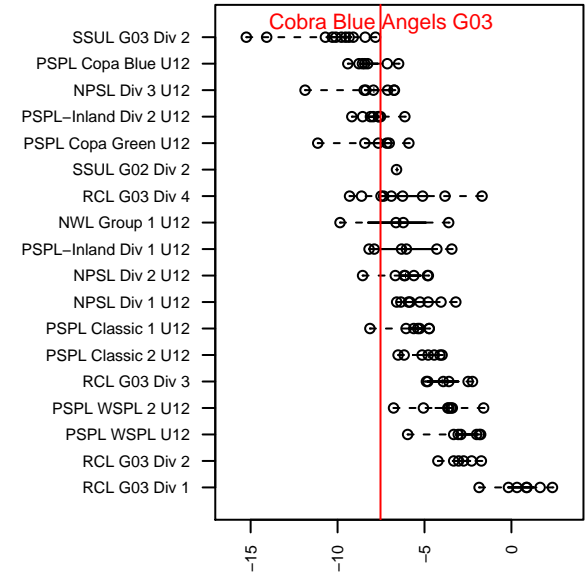

# Cobra Blue Angels G03

Cobra Premier Soccer  
 Othello, WA  
 G03 total strength=372  
 attack=0.27 defense=0.19  
 fall league = PSPL-Inland Div 2 U12  
 spr league = Spr PSPL-Inland Div 2 U12

alt names used:  
 Cobra Blue Angels  
 COBRA PREMIER BLUE ANGELS (WA)  
 Cobra Blue Angels

Venues played:  
 2015 River City Cup U-12 Gold U12  
 2015 PSPL-Inland Div 2 U12  
 2015 Blue Mtn Exchange GU12/GU13  
 2015 Spr PSPL-Inland Div 2 U12

**Cobra Blue Angels G03**  
 Dots are actual minus expected GF (blue circles) and GA (red triangles).  
 Blue line is smoothed change in attack strength. Red is smoothed change in defense strength.

**attack and defense variance (black dot)  
relative to other teams  
and top 10 in region**

**attack and defense rating  
relative to others at age  
and all opponents in last 13 months**

**Performance relative to 13 month average**